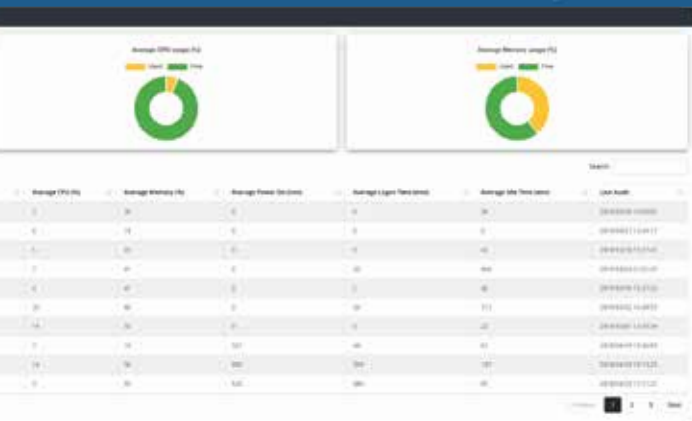

ASSET CLOUD FEATURES

At a Glance

Find your worst performing or least utilised machines to take action quickly and effectively. Allowing you to focus your attention on the more important tasks.

Deep Dive

All you need to know in one place. From CPU, memory and disk usage, to the activity history of a user across 24 hour blocks. Senso will give you everything you need to know.

LET'S GET REPORTING!

Overview

Keeping on top of things. Giving you a concise picture of the makeup of the devices and software across your estate, wherever they are.

Security

Giving you peace of mind. You'll always know you are up to date and covered, enabling quick identification of devices that need your attention.

Performance

Keeps you informed. Keeping user experiences at a high is a premium, having the tool to monitor key performance metrics is priceless.

Reporting and Alerts

Get up to date information about your IT estate including disk space, CPU usage and system changes. Alert Descriptions allow you to pin point issues and resolve them quickly.