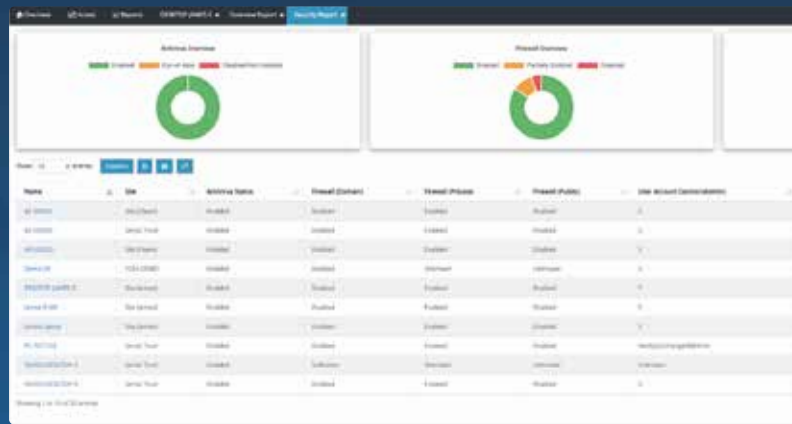

ASSET CLOUD FEATURES

At a Glance

Find your worst performing or least utilised machines to take action quickly and effectively. Allowing you to focus your attention on the more important tasks.

Deep Dive

All you need to know in one place. From CPU, memory and disk usage, to the activity history of a user across 24 hour blocks. Senso will give you everything you need to know.

LET'S GET REPORTING!

Overview

Keeping on top of things. Giving you a concise picture of the makeup of the devices and software across your estate, wherever they are.

Security

Giving you peace of mind. You'll always know you are up to date and covered, enabling quick identification of devices that need your attention.

Performance

Keeps you informed. Keeping user experiences at a high is a premium, having the tool to monitor key performance metrics is priceless.

Reporting and Alerts

Get up to date information about your IT estate including disk space, CPU usage and system changes. Alert Descriptions allow you to pin point issues and resolve them quickly.