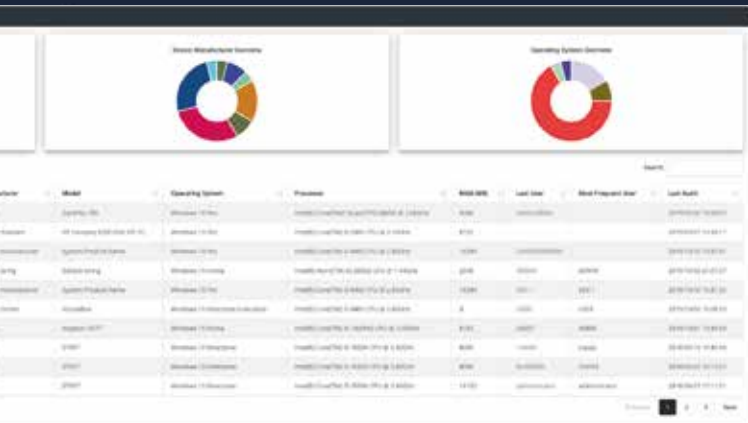

LET'S GET REPORTING!