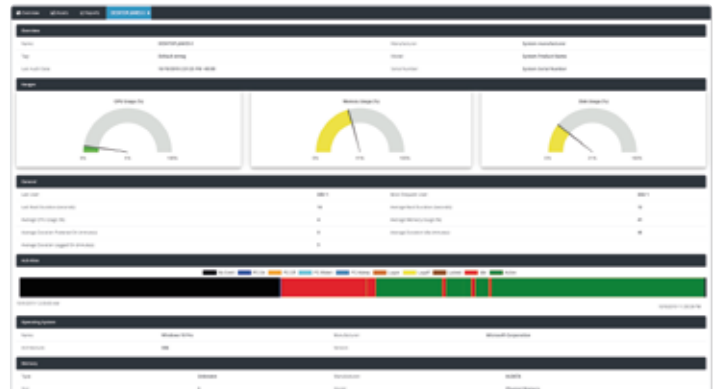

ASSET CLOUD FEATURES

At a Glance

Find your worst performing or least utilised machines to take action quickly and effectively. Allowing you to focus your attention on the more important tasks.

Deep Dive

All you need to know in one place. From CPU, memory and disk usage, to the activity history of a user across 24 hour blocks. Senso will give you everything you need to know.

LET'S GET REPORTING!

Overview

Keeping on top of things. Giving you a concise picture of the makeup of the devices and software across your estate, wherever they are.

Security

Giving you peace of mind. You'll always know you are up to date and covered, enabling quick identification of devices that need your attention.

Performance

Keeps you informed. Keeping user experiences at a high is a premium, having the tool to monitor key performance metrics is priceless.

Reporting and Alerts

Get up to date information about your IT estate including disk space, CPU usage and system changes. Alert Descriptions allow you to pin point issues and resolve them quickly.